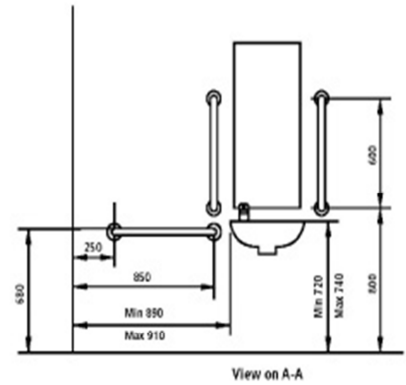

### Contents of pack:

- 1 off White close coupled pan - 455mm high
- 1 off White universal cistern with left or right handing (bottom inlet)
- 1 off Chrome spatula flushing lever handle
- 1 off White seat (ring only)
- 1 off White wall hung basin 450 x 320mm
- 1 pair Basin hangers
- 1 off Chrome lever action spray mixer tap
- 1 off Chrome 32mm flush grated waste
- 1 off 32mm plastic bottle trap
- 5 off 600 x 35mm grab rails
- 1 off Hinged support rail including toilet roll holder

**Doc M Lever Flush C/C**