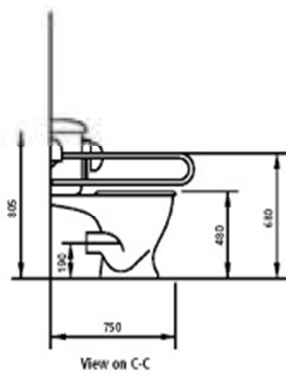

### Contents of pack:

- 1 off White close coupled pan - 455mm high
- 1 off White universal cistern with left or right handing (bottom inlet)
- 1 off Chrome spatula flushing lever handle
- 1 off White seat (ring only)
- 1 off White wall hung basin 450 x 320mm
- 1 pair Basin hangers
- 1 off Chrome lever action spray mixer tap
- 1 off Chrome 32mm flush grated waste
- 1 off 32mm plastic bottle trap
- 5 off 600 x 35mm grab rails
- 1 off Hinged support rail including toilet roll holder

**Doc M Lever Flush C/C**