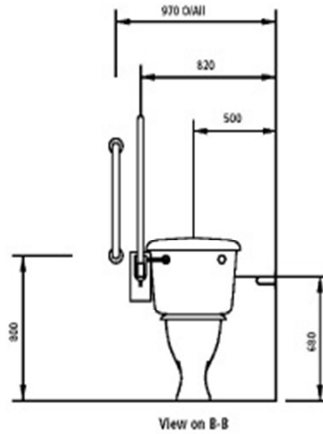

### Contents of pack:

- 1 off White close coupled pan - 455mm high
- 1 off White universal cistern with left or right handing (bottom inlet)
- 1 off Chrome spatula flushing lever handle
- 1 off White seat (ring only)
- 1 off White wall hung basin 450 x 320mm
- 1 pair Basin hangers
- 1 off Chrome lever action spray mixer tap
- 1 off Chrome 32mm flush grated waste
- 1 off 32mm plastic bottle trap
- 5 off 600 x 35mm grab rails
- 1 off Hinged support rail including toilet roll holder

**Doc M Lever Flush C/C**