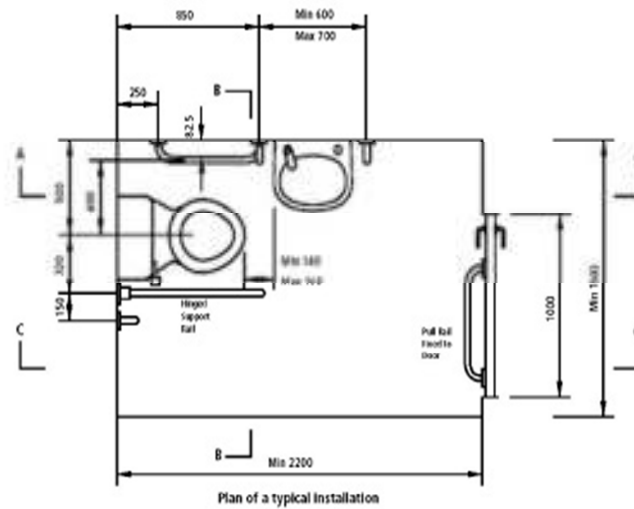

### Contents of pack:

- 1 off White close coupled pan - 455mm high
- 1 off White universal cistern with left or right handing (bottom inlet)
- 1 off Chrome spatula flushing lever handle
- 1 off White seat (ring only)
- 1 off White wall hung basin 450 x 320mm
- 1 pair Basin hangers
- 1 off Chrome lever action spray mixer tap
- 1 off Chrome 32mm flush grated waste
- 1 off 32mm plastic bottle trap
- 5 off 600 x 35mm grab rails
- 1 off Hinged support rail including toilet roll holder

**Doc M Lever Flush C/C**